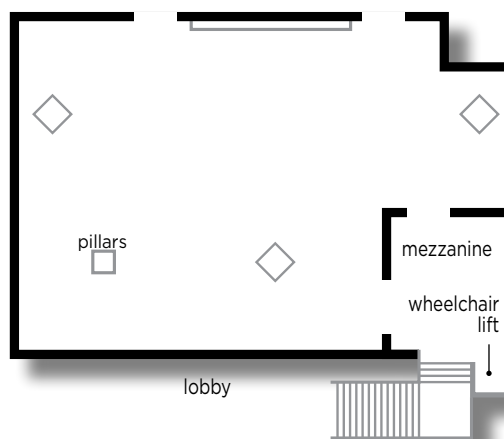

COLUMBIA ROOM

The Columbia Room is our second largest room and is located up a wide staircase with access directly from of the lobby (wheelchair elevator access is available as well). The mezzanine entrance is perfect for your registration area. Windows in the back let in natural light and area artwork brightens the space nicely. This room can comfortably accommodate social groups or events for up to 240 people. It's central location allows for quick access to other hotel amenities and guest rooms.

Theater Receptions	Conf. Style	Class Room	U-Shape	Meal Functions	Square Feet	Dimensions
240	36*	150	50	175	3250	61'x46'

* Indicates Not Recommended—Due to the layout of the rooms, these sets are rather large and are not suitable for meetings.